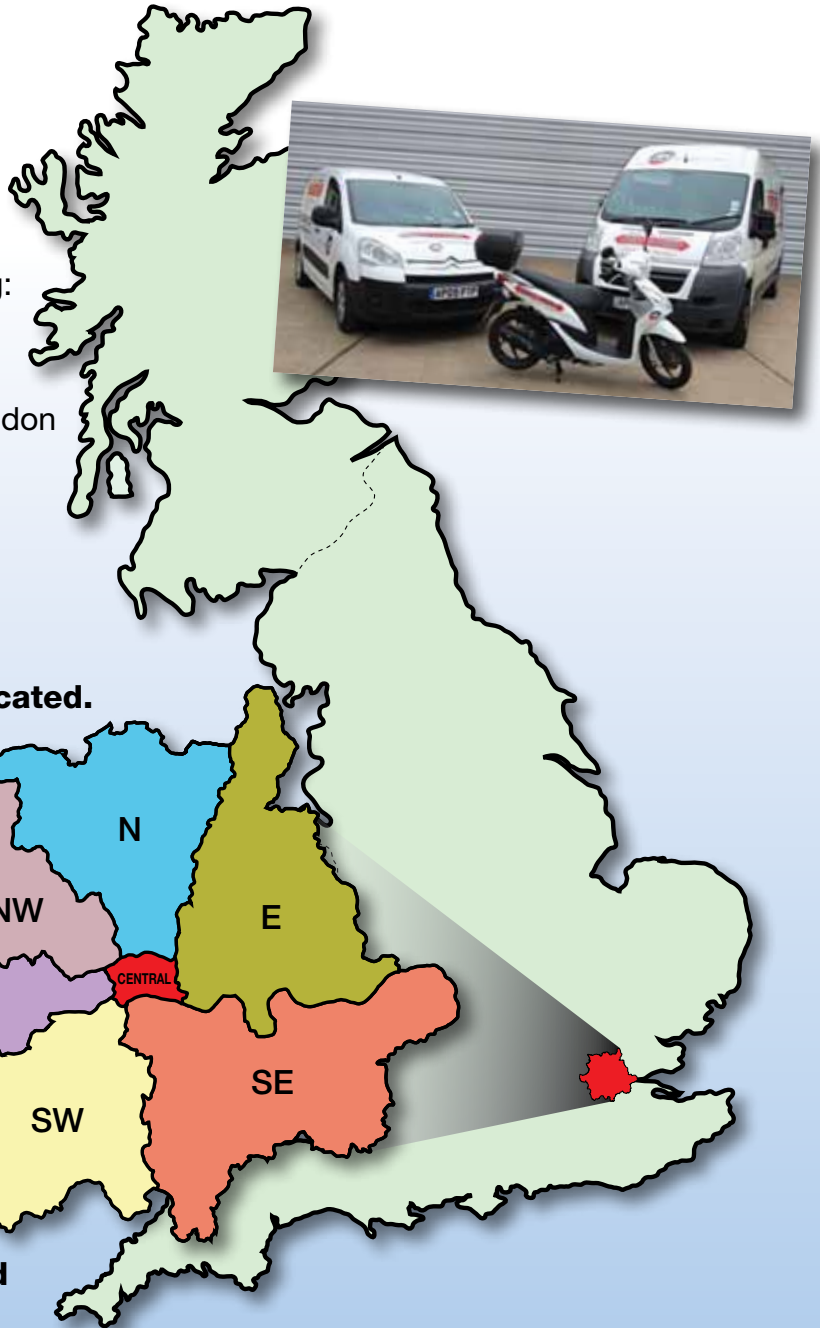

Same Day • Next Day • International

POINT to POINT

Couriers for Business

You Drop, We Deliver!

CX 107579

Save time and money by dropping into our 24hr manned depot in Park Royal, London, NW10.

If you can say **YES** to any of the following:

- Picked up a late consignment for delivery the next day
- Picked up a dedicated same day to London
- Have more than one delivery in London
- Want to have a quick turnaround and get back to your home town.

Then you should consider our **You Drop, We Deliver Service.**

We offer 2 Services, Timed and Dedicated.

(1) Drop into P2P by 0700hrs and we will deliver into any of the 10 Central London postcodes by 0900, 1000, 1200 and 1700hrs.

(2) Deliver into P2P at anytime and we will deliver to any Greater London postcode with a dedicated vehicle within normal working hours.

Please note that the service can be used in reverse, we collect in London and you collect from us.

Let Point to Point take the stress and expense out of delivering to London.

For further information please call
020 8960 2222 or email admin@p2pcouriers.com

FS 584458

Crown
Commercial
Service
Supplier
RM1006 Supplier